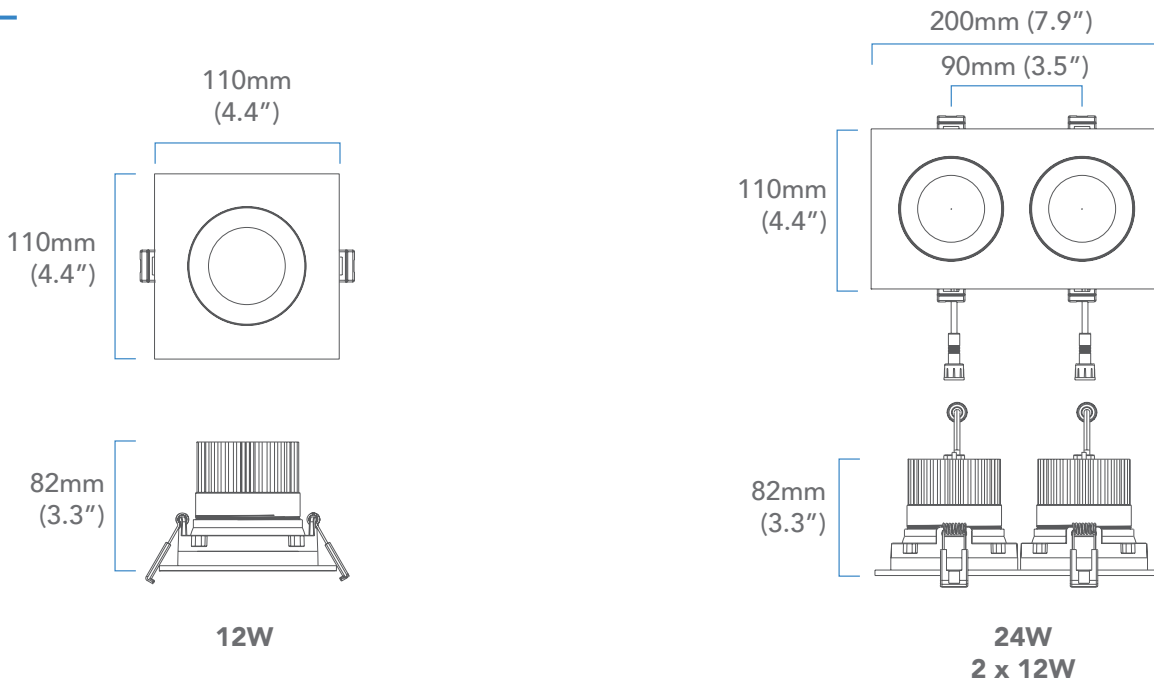

Date:	Project Name:
Type:	Part Number:

AURA SERIES

LED SQUARE GIMBAL

DESCRIPTION

The RENO Lighting’s LED Square Gimbal High Output downlight combines a sleek design with a small aperture without any compromise to the light output. With up to 800 lumens and a CRI of 90, this small downlight provides an outstanding performance that will suit both residential and commercial applications.

APPLICATIONS

-  Residential Ceiling
-  Commercial Lighting
-  Hotel lobby

Date:	Project Name:
Type:	Part Number:

SPECIFICATION

ORDER#	MODEL#	WATTS	VOLTAGE (V)	LUMENS	CCT (K)	BEAM ANGLE	CRI
R36125	RENO-LED-AURA-35-S12W-5CCT-WH-SQ	12W	120V	800 lm	2700/3000/3500/ 4000/5000K	40°	90
R36126	RENO-LED-AURA-35-S12W-5CCT-BK-SQ	12W	120V	800 lm	2700/3000/3500/ 4000/5000K	40°	90
R36127	RENO-LED-AURA-35-S24W-5CCT-WH-SQ	24W (2 x 12W heads)	120V	1600 lm	2700/3000/3500/ 4000/5000K	40°	90
R36128	RENO-LED-AURA-35-S24W-5CCT-BK-SQ	24W (2 x 12W heads)	120V	1600 lm	2700/3000/3500/ 4000/5000K	40°	90

ACCESSORIES

ORDER#	MODEL#	DESCRIPTION
R39107	RENO-MC-12	Pre-Mounting New Construction Plate for Multiple heads (1 or 2 heads)
R39108	RENO-MP4	Mounting Plate without clip

DIMENSIONS

*NOTE: Cut hole size for one head 3-3/4" (95mm)
for two heads: 7-1/4" x 3-3/4" (185 x 95mm)